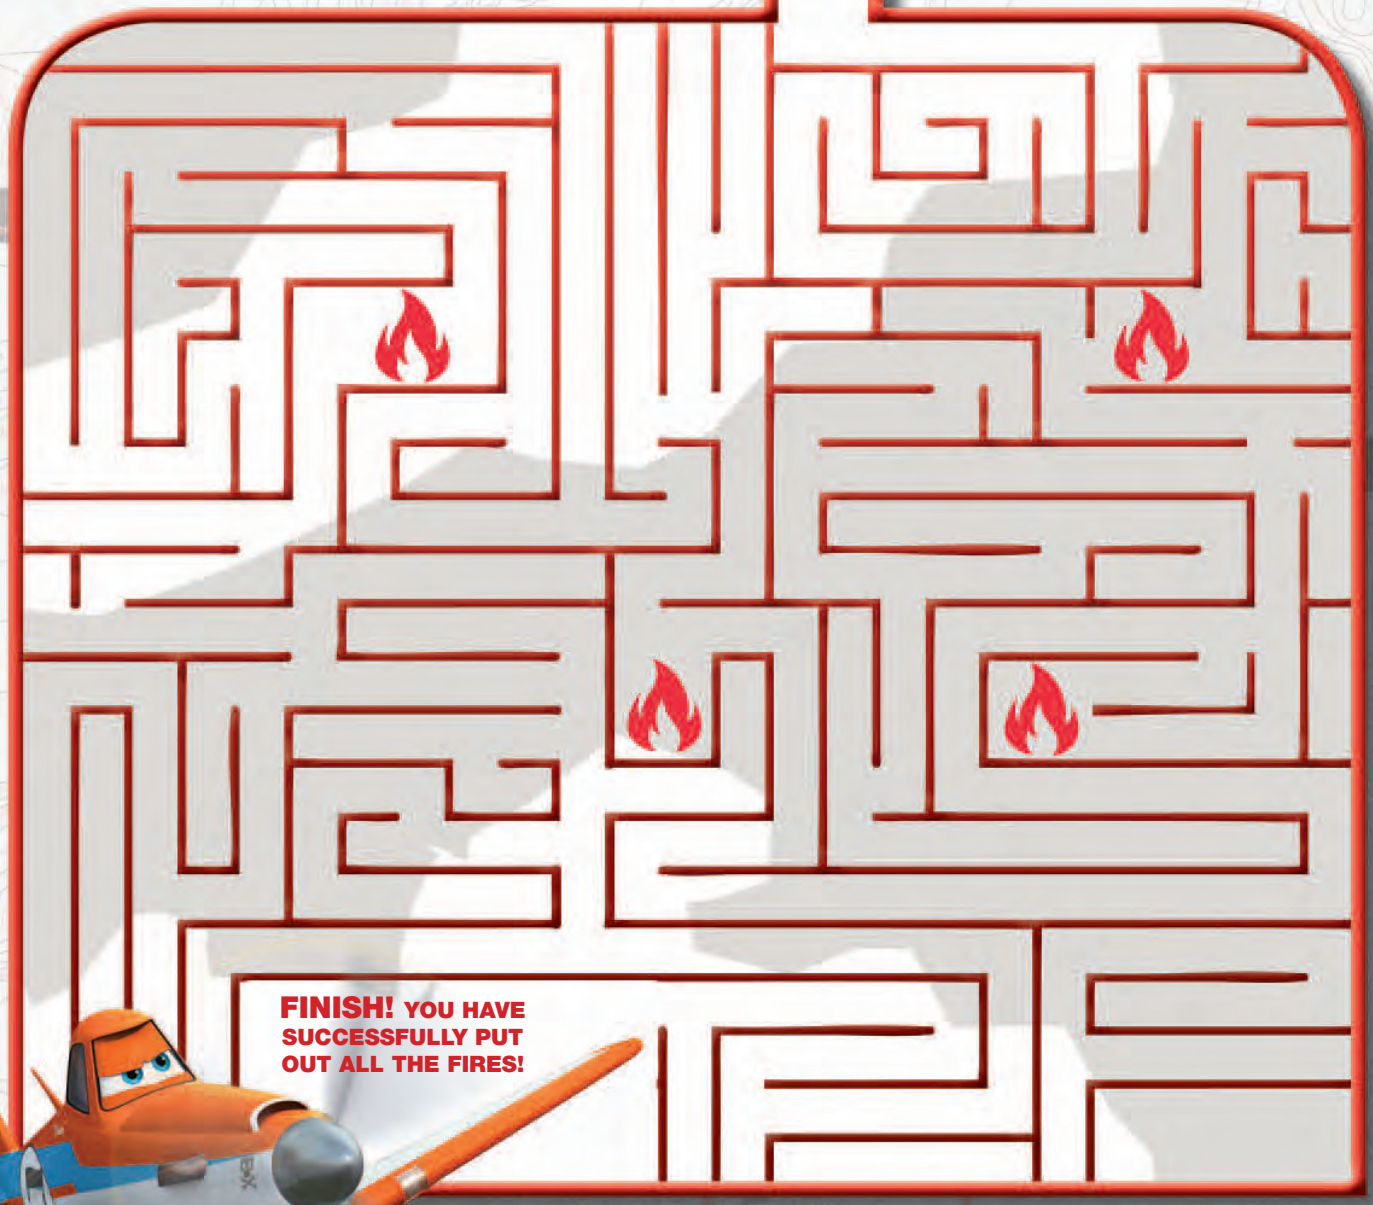

Disney
PLANES
FIRE & RESCUE

MAZE OF COURAGE

Wildfires can occur at any moment, either from a campfire or lightning.

START

To Play: Follow the path through the maze, pass through each fire to put it out!

FINISH! YOU HAVE SUCCESSFULLY PUT OUT ALL THE FIRES!

IN THEATERS JULY 18